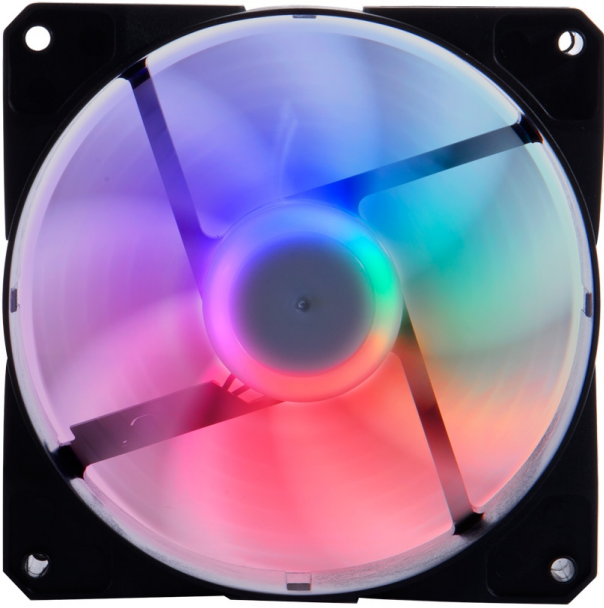

CASE FAN

1STPLAYER
GAMING GEAR

Model	G7
Dimensions	120*120*25MM
Rated Voltage	Fan:12V Led:5V
Rated Current	Fan:0.125A Led:0.03A
Power	1.65W
No. of Blade	9 blades
Speed	1100±10%R.P.M
Max.Airflo	41.9CFM(ft 3 /min)
Noise Level	23.2dB(A)
NO. of Pole	5P (HUB OF FANS)
Led Mode	ARGB

Model	G7-PLUS
Dimensions	140*140*25MM
Rated Voltage	Fan:12V Led:5V
Rated Current	Fan:0.13A Led:0.03A
Power	1.71W
No. of Blade	9 blades
Speed	1100±10%R.P.M
Max.Airflo	51.9CFM(ft 3 /min)
Noise Level	23dB(A)
NO. of Pole	5P (HUB OF FANS)
Led Mode	ARGB

Model	F2
Dimensions	120*120*25MM
Rated Voltage	Fan:12V Led:5V
Rated Current	Fan:0.125A Led:0.03A
Power	1.65W
No. of Blade	9 blades
Speed	1100±10%R.P.M
Max.Airflo	41.9CFM(ft 3 /min)
Noise Level	23.2dB(A)
NO. of Pole	5P (HUB OF FANS)
Led Mode	ARGB

Model	G6-3P
Dimensions	120*120*25MM
Rated Voltage	12V
Rated Current	0.236A
Power	2.832W
No. of Blade	9 blades
Speed	1100±10%R.P.M
Max.Airflo	41.9CFM(ft 3 /min)
Noise Level	23.2dB(A)
NO. of Pole	3P
Led Mode	5 Colour