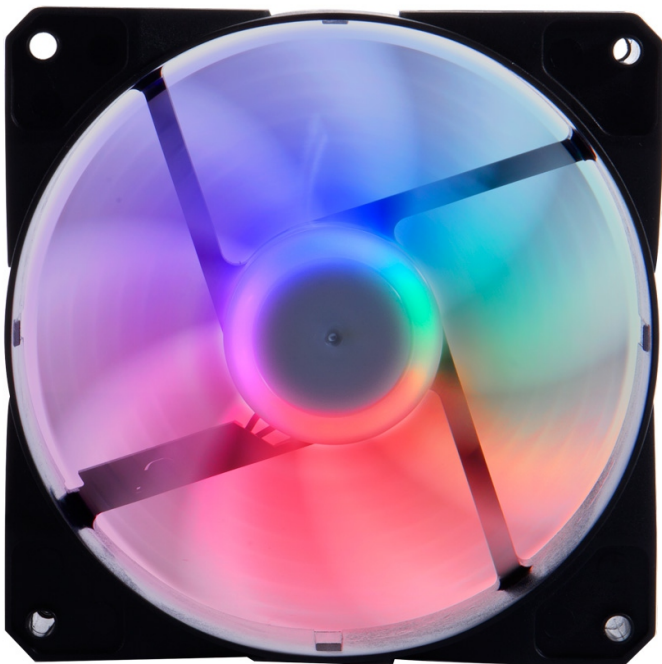

Model	G6-PLUS-3P
Dimensions	140*140*25MM
Rated Voltage	12V
Rated Current	0.25A
Power	3W
No. of Blade	9 blades
Speed	1100±10%R.P.M
Max.Airflo	51.9CFM(ft 3 /min)
Noise Level	23.5dB(A)
NO. of Pole	3P
Led Mode	5 Colour