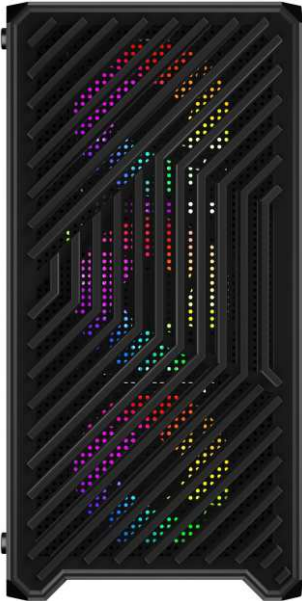

TRILOBITE

MODEL:T5
PC GAMING CASE

REVISED HISTORY
Version 1.2
Edited by EVE
2022.12

DESIGNED BY 1STPLAYER

SPECIFICATIONS

MODEL	T5
DIMENSIONS(L*W*H)	STRUCTURE: 335*210*407MM PRODUCT: 377*210*422MM PACKAGE: 478*265*433MM
STRUCTURE THICKNESS	0.5MM
MATERIALS	SPCC 0.5MM LEFT SIDE PANEL: TEMPERED GLASS FRONT PANEL: PLASTIC NET
FORM FACTOR	M-ATX
DRIVE BAYS	5.25" CD ROM: 0 ①3.5" HDD: 2 + 2.5" SSD: 1 ②3.5" HDD: 1 + 2.5" SSD: 2
CPU MAX H	165MM
VGA MAX L	330MM
I/O PANEL	USB3.0*2+USB2.0*1+HD AUDIO
PCI CARD SLOT	4
FAN SUPPORT	FRONT: 3*12CM TOP: 2*12CM REAR: 1*12CM BOTTOM: 2*12CM
LIQUID COOLING SUPPORT	TOP:24CM
POWER SUPPLY SUPPORT	BOTTOM MOUNT(ATX)
WEIGHT	N.W.: 4.63KG G.W.: 5.55KG

PC GAMING CASE
T5

DESIGNED BY 1STPLAYER

PICTURES

PC GAMING CASE
T5

DESIGNED BY 1STPLAYER