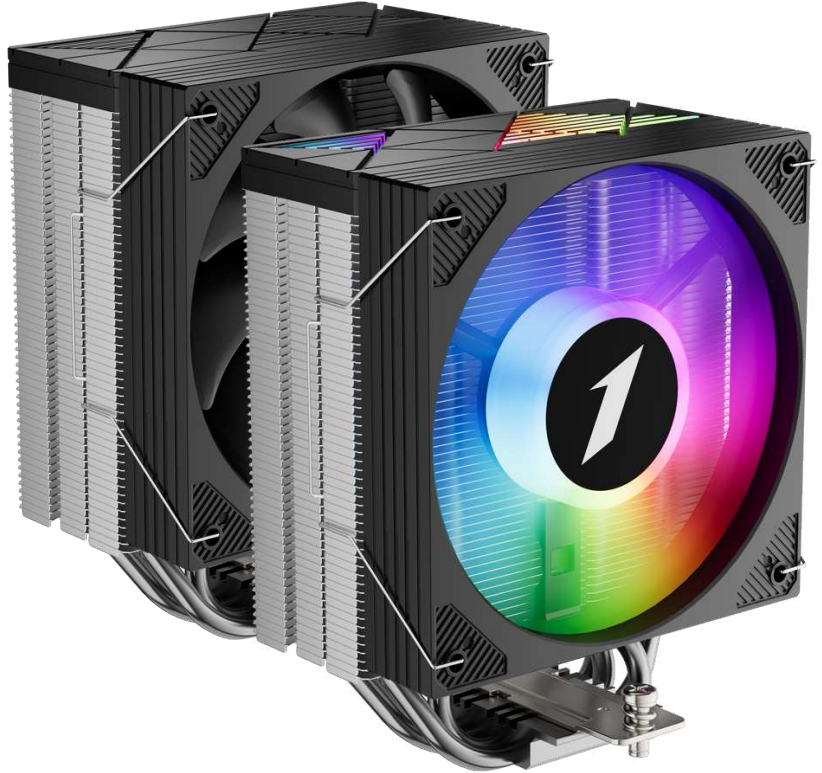

# CRYO

CY12 / CY12L  
CY12D / CY12LD  
CPU Air Cooler

## Features:

- Hydraulic bearing fan ensures durability and quiet operation
- High airflow fan of 57.56 CFM for efficient cooling
- Fan noise level of 38.21 dB(A) for quiet performance

CPU AIR COOLER  
CRYO SERIES

VER250515BN