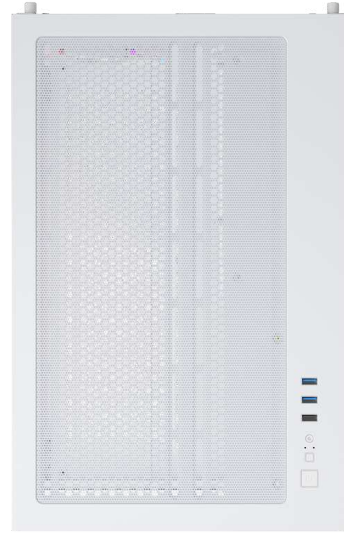

PICTURES-WHITE