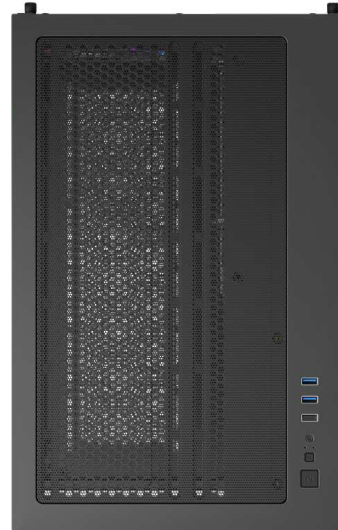

PICTURES-BLACK